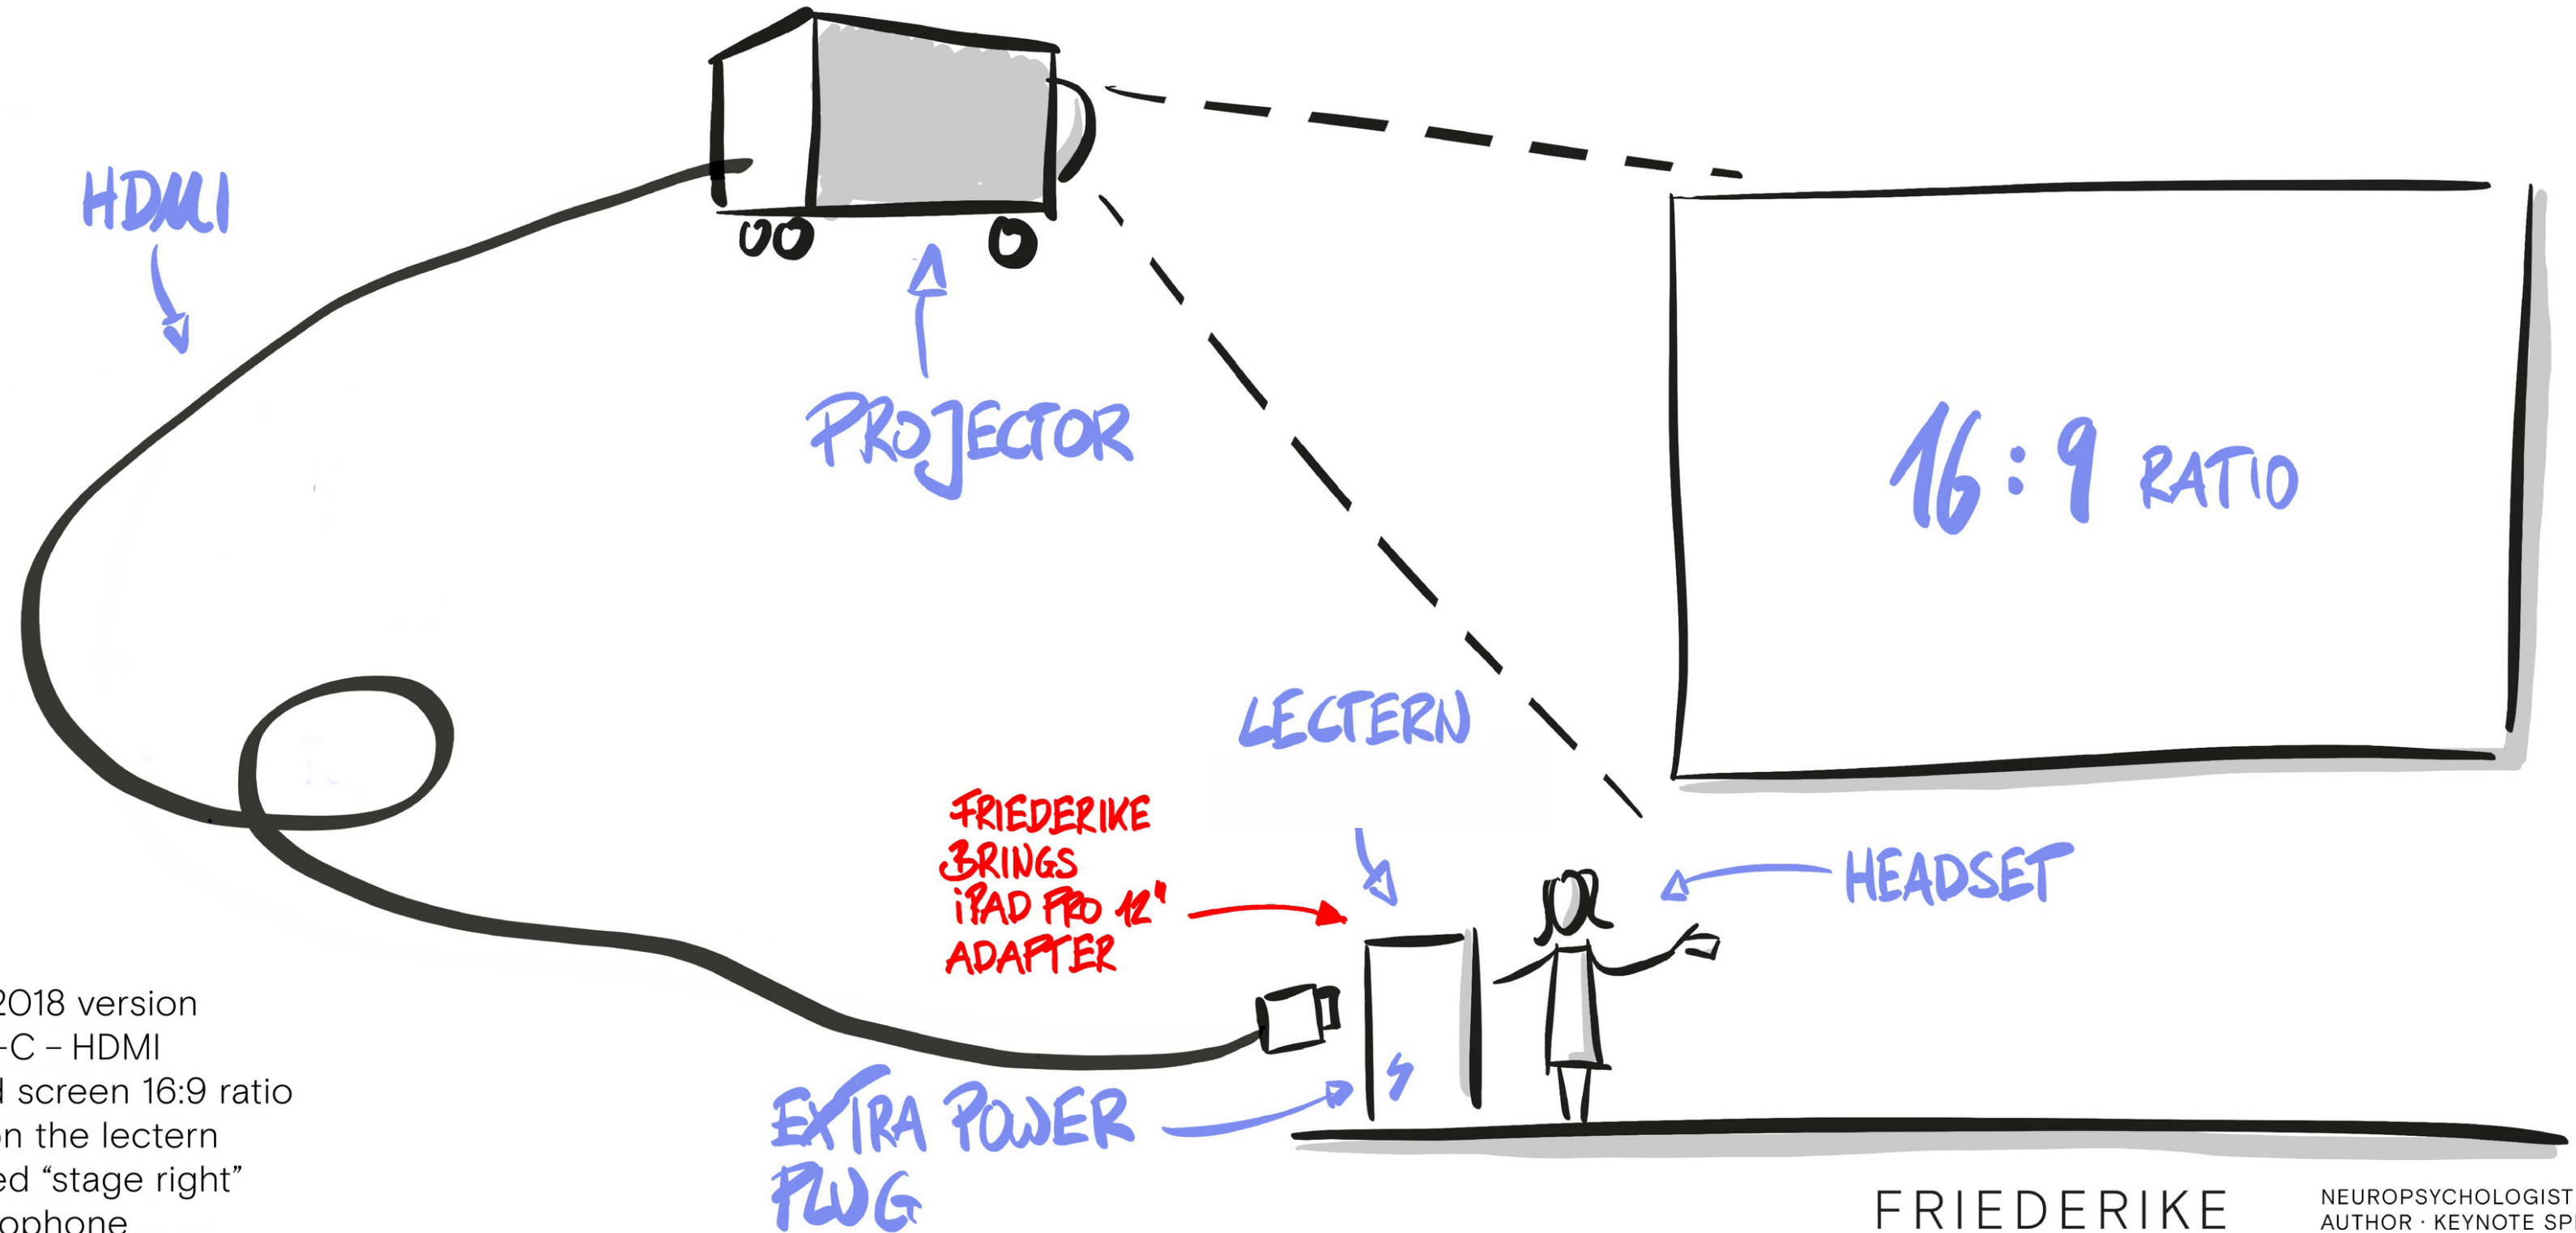

TECH SETUP FOR FRIEDERIKE FABRITIUS

- iPad Pro 12" 2018 version
- Adapter USB-C - HDMI
- Projector and screen 16:9 ratio
- HDMI cable on the lectern
- Lectern placed "stage right"
- Headset microphone
- Power plug at the lectern